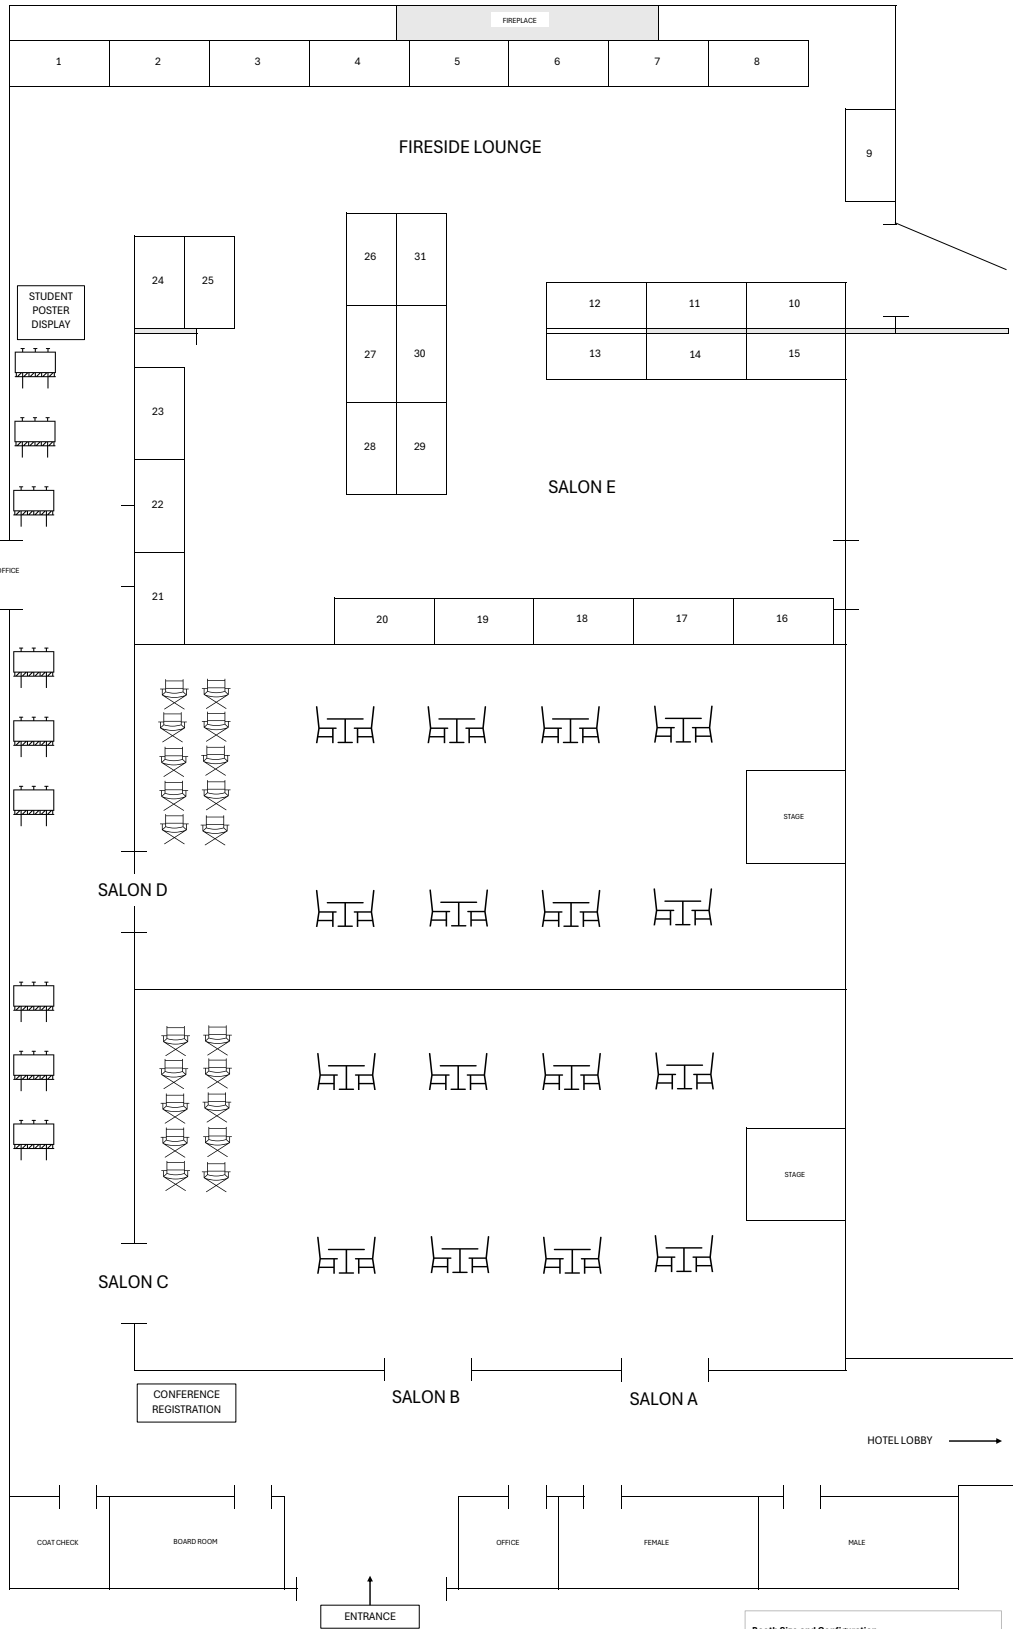

Trade Show Floor Plan

Booth Size and Configuration
 4 ft. deep x 8 ft. aisle width
 Table size = 6 ft. (24 in. wide)
 Note:
 Contact Darwin Event Group for access to power